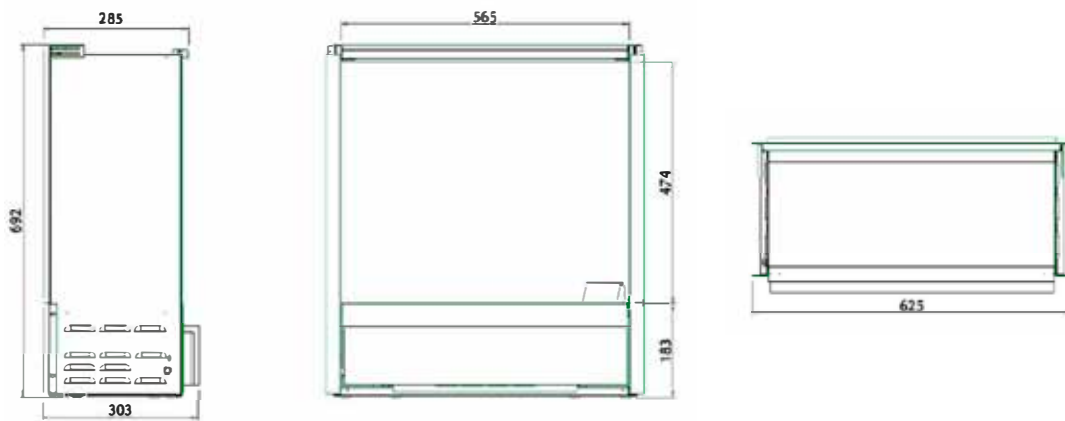

Gala

Optimyst®

The Dimplex Gala is an electric engine which leaves room for personal design and taste. It can be installed as a central or inset fire, in tailor made surrounds or into a wall. Its fascinating three dimensional flame and smoke effect come from the Optimyst® system, which operates on 230V and plain water only. A comfortable way to enrich any home with a true hearth.

USP's

- Fireplace insert without heat output designed to be fitted with a surround
- Can be installed as 1-sided but also as a see-through fireplace
- If used as a see-through fireplace it is ideal as a room divider for individual installation
- Rotary thermostat for temperature control
- Easy refilling water system in front with drawer

Article number: 201447 | EAN Code: 5011139201447 | Optimyst®

		Gala
General specifications	Fire system	Optimyst®
	Article number	201447
	EAN code	5011139201447
	Model	Built-in unit
	View of the fire	1 or 2-sided
	Colour	Black
	Decoration / fuel bed	Log set
Product size	Measurements view of the fire (WxH)	57 x 42 cm
	Outside dimensions WxHxD	62,5 x 69,2 x 28,5 cm
Features	Heat output	No
	Thermostat	No
	Remote control	Yes
	Manual controlling directly at the fireplace possible yes / no	Yes
	Light module	Halogen
	Sound module	No
	Colour effects settings	No
Power consumption	Heat setting 1 in W	-
	Heat setting 2 in W	-
	Flame only operation in W	240W
	Max. consumption	240W
Voltage	Voltage/Electrical frequency	230V/50Hz
Specifications	Product weight in kg	24
	Length of the cord	1,5 m
	Warranty	2 year